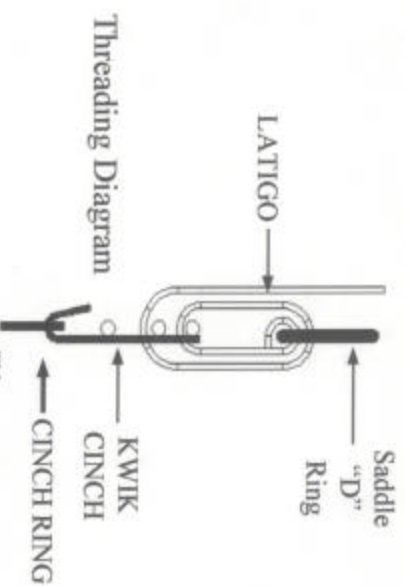

The "KWIK CINCH"[™] saddle buckle is designed for speed and ease when cinching your western saddle.

The "KWIK CINCH"[™] saddle buckle is designed for speed and ease when cinching your western saddle.

- *No more looping and unlooping saddle straps
- *No more tying the saddle knot
- *Seamless rollers increase tightening ability
- *Safety Cinch Keeper
- *Made of **STAINLESS STEEL**, the "KWIK CINCH" buckle becomes part of your saddle.

- *No more looping and unlooping saddle straps
- *No more tying the saddle knot
- *Seamless rollers increase tightening ability
- *Safety Cinch Keeper
- *Made of **STAINLESS STEEL**, the "KWIK CINCH" buckle becomes part of your saddle.